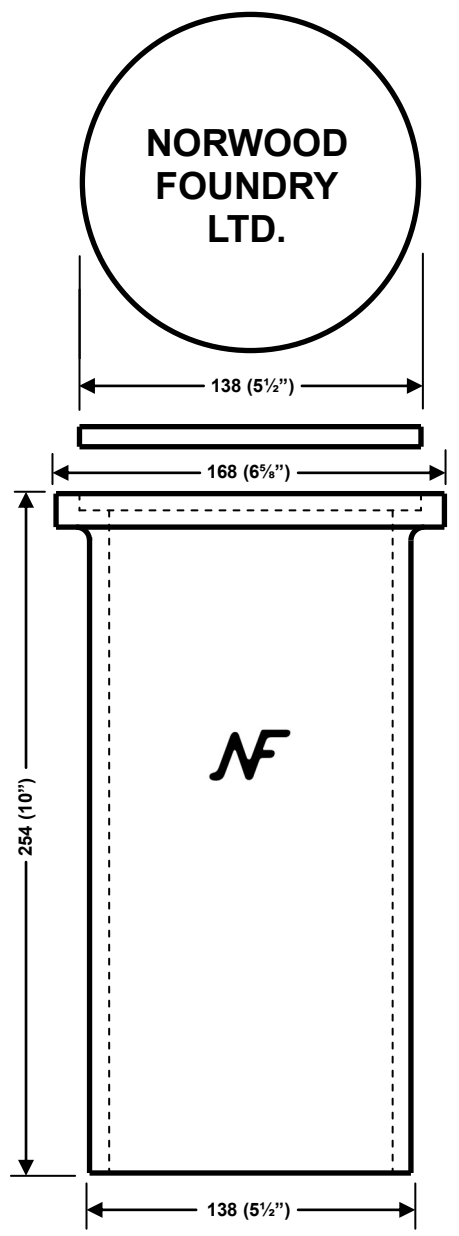

UNIVERSAL CC CHAIRS for:
 Ford, Mueller, Cambridge Brass
 (EPCOR approved)

- 20mm (3/4") Curb Stops
- 25mm (1") Curb Stops
- 40mm (1 1/2") Curb Stops
- 50mm (2") Curb Stops

SERVICE BOX PROTECTOR

ACCESSORIES

SERVICE BOX