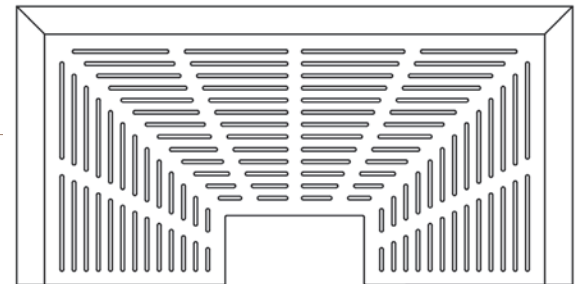

SQUARE

SERIES NO.	GRATE SIZE	AVAILABLE TREE OPENING SIZES	SLOT SIZE
R-9003	40" x 40"	16" dia.	0.25"
R-9002	52" x 52"	16", 26", 30" dia.	0.25"
R-9002-A	64" x 64"	16", 24" dia.	0.25"

DETAILS

• Available with light openings: R-9002, R-9002-A

R-9002

SQUARE

SERIES NO.	GRATE SIZE	AVAILABLE TREE OPENING SIZES	SLOT SIZE
R-9005	40" x 40"	10" dia.	0.25"

R-9005

SQUARE

SERIES NO.	GRATE SIZE	AVAILABLE TREE OPENING SIZES
R-9101-A	54" x 54"	16" dia.
R-9004-1	62" x 62"	16", 32" dia.