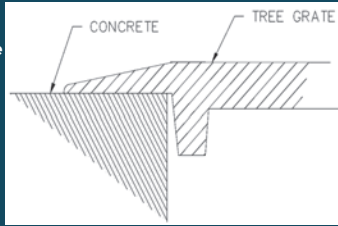

SERIES NO.	GRATE SIZE	AVAILABLE TREE OPENING SIZES
R-8826	60" x 120"	18" dia.

R-8826

RETROFIT COLLECTION

RETROFIT DETAIL

Developed specifically for use in an existing paved area, the RETROFIT collection is a popular alternative to poured-in-place grates. Level concrete can simply be cut to the necessary opening size. The overlapping edge covers any minor irregularities in the cut.

SQUARE

SERIES NO.	GRATE SIZE	AVAILABLE TREE OPENING SIZES	SLOT SIZE
R-9003	40" x 40"	16" dia.	0.25"
R-9002	52" x 52"	16", 26", 30" dia.	0.25"
R-9002-A	64" x 64"	16", 24" dia.	0.25"

DETAILS

• Available with light openings: R-9002, R-9002-A