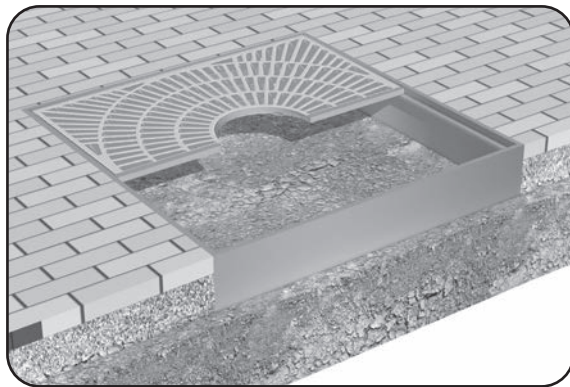

www.neenahfoundry.com.

INSTALLATION PROCEDURES

FOR PAVING BLOCK INSTALLATIONS

(Neenah tree grates and R-8500 Type P frames)

STEP 1:

Excavate tree pit.

STEP 2:

Place assembly within excavation. Set at proper grade.

STEP 3:

Place both tree grate halves within the frame.

STEP 4:

Place setting bed and pavers, plant tree.

Example of R-8500 Type P frame.

EXPANDABLE: Neenah Foundry cast iron tree grates provide the advantage of being easily expandable without losing structural integrity. As trees grow throughout the years, the tree opening can be enlarged in increments to accommodate the larger trunk. The best method to expand the opening is through the use of an abrasive cutting wheel, notching the radial spokes at the junction of the expansion rings, then breaking away the discarded portion.