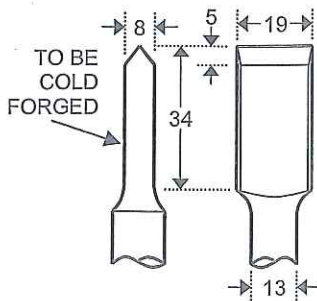

BRASS CAP AND
THREADED PLUG

DETAIL A

13mm x 1.52m (1/2" x 5')
STAINLESS STEEL
OPERATING ROD

**NOTE: GALVANIZED CASING,
OPERATING ROD, AND
THREADED TOP EXTENSIONS,
ARE AVAILABLE IN VARIOUS
LENGTHS TO MEET YOUR
REQUIREMENTS**

25mm x 2.44m CASING
(1" x 8') GALVANIZED
STEEL PIPE

MANGANESE BRONZE
CLEVIS (see DETAIL B)

DETAIL B

USE STAINLESS STEEL
COTTER PIN

CAST IRON BOOT
(ARCH BASE) WITH
SLIDING FIT FOR
300mm (12")
ADJUSTMENT

NESB-1

City of Edmonton specs for 20mm and 25mm Services

SERVICE BOX