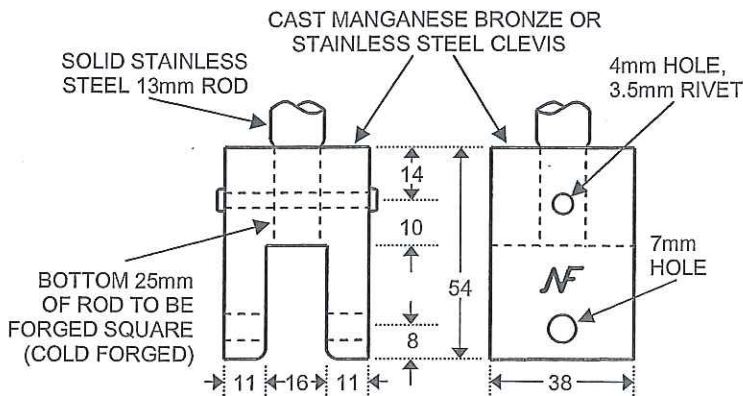

BRASS CAP AND
THREADED PLUG

DETAIL A

13mm x 1.52m (1/2" x 5')
STAINLESS STEEL
OPERATING ROD

**NOTE: GALVANIZED CASING,
OPERATING ROD, AND
THREADED TOP EXTENSIONS,
ARE AVAILABLE IN VARIOUS
LENGTHS TO MEET YOUR
REQUIREMENTS**

25mm x 2.44m CASING
(1" x 8') GALVANIZED
STEEL PIPE

MANGANESE BRONZE
CLEVIS (see DETAIL B)

DETAIL B

USE STAINLESS STEEL
COTTER PIN

CAST IRON BOOT
(ARCH BASE) WITH
SLIDING FIT FOR
300mm (12")
ADJUSTMENT

NESB-1

City of Edmonton specs for 20mm and 25mm Services

SERVICE BOX