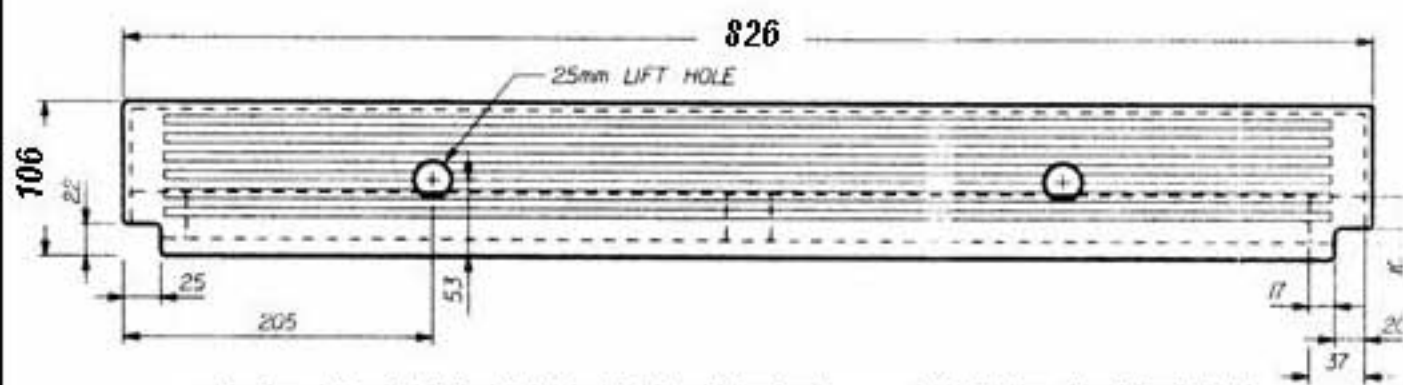

F-51 2pc SIDE INLET - ASSEMBLED - FRONT VIEW

SIDE INLET GRATE - TOP VIEW

NOTE: DUCTILE IRON MATERIAL

SIDE INLET FRAME - FRONT VIEW

NOTE: CAST IRON MATERIAL

SIDE INLET GRATE - FRONT VIEW

SIDE INLET FRAME - TOP VIEW

**Norwood Foundry
LIMITED**

**TWO PIECE SIDE INLET
FRAME AND GRATE**

TO BE UTILIZED FOR SIDE INLET ON A 900mm
CATCH BASIN ON STRAIGHT FACED CURBS

NF-51