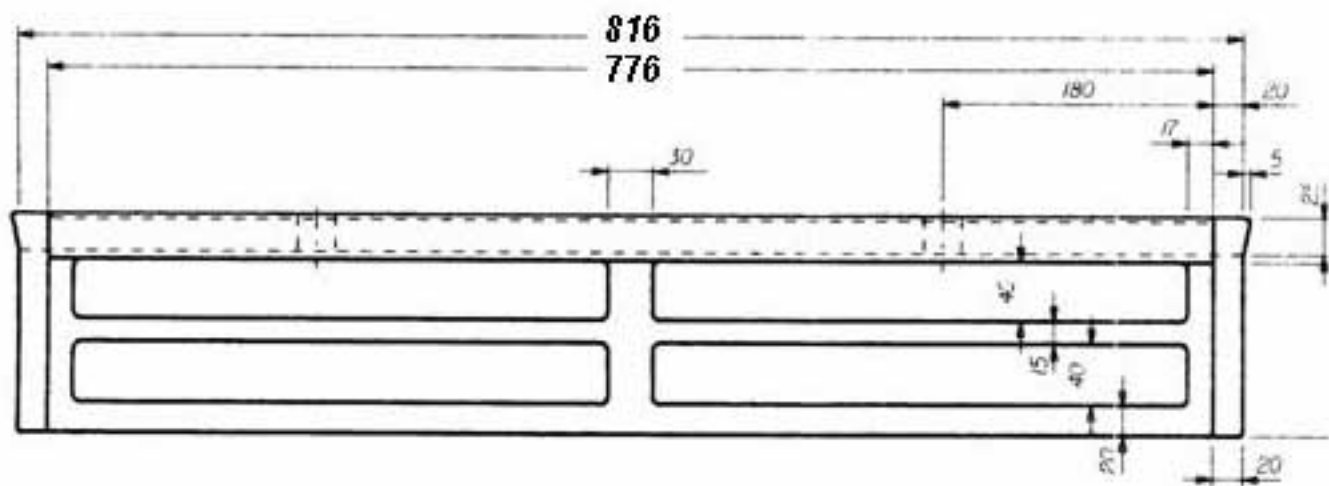

F-51 2pc SIDE INLET - ASSEMBLED - FRONT VIEW

SIDE INLET GRATE - TOP VIEW

NOTE: DUCTILE IRON MATERIAL

SIDE INLET FRAME - FRONT VIEW

NOTE: CAST IRON MATERIAL

SIDE INLET GRATE - FRONT VIEW

SIDE INLET FRAME - TOP VIEW

**Norwood Foundry
LIMITED**

**TWO PIECE SIDE INLET
FRAME AND GRATE**

TO BE UTILIZED FOR SIDE INLET ON A 900mm
CATCH BASIN ON STRAIGHT FACED CURBS

NF-51