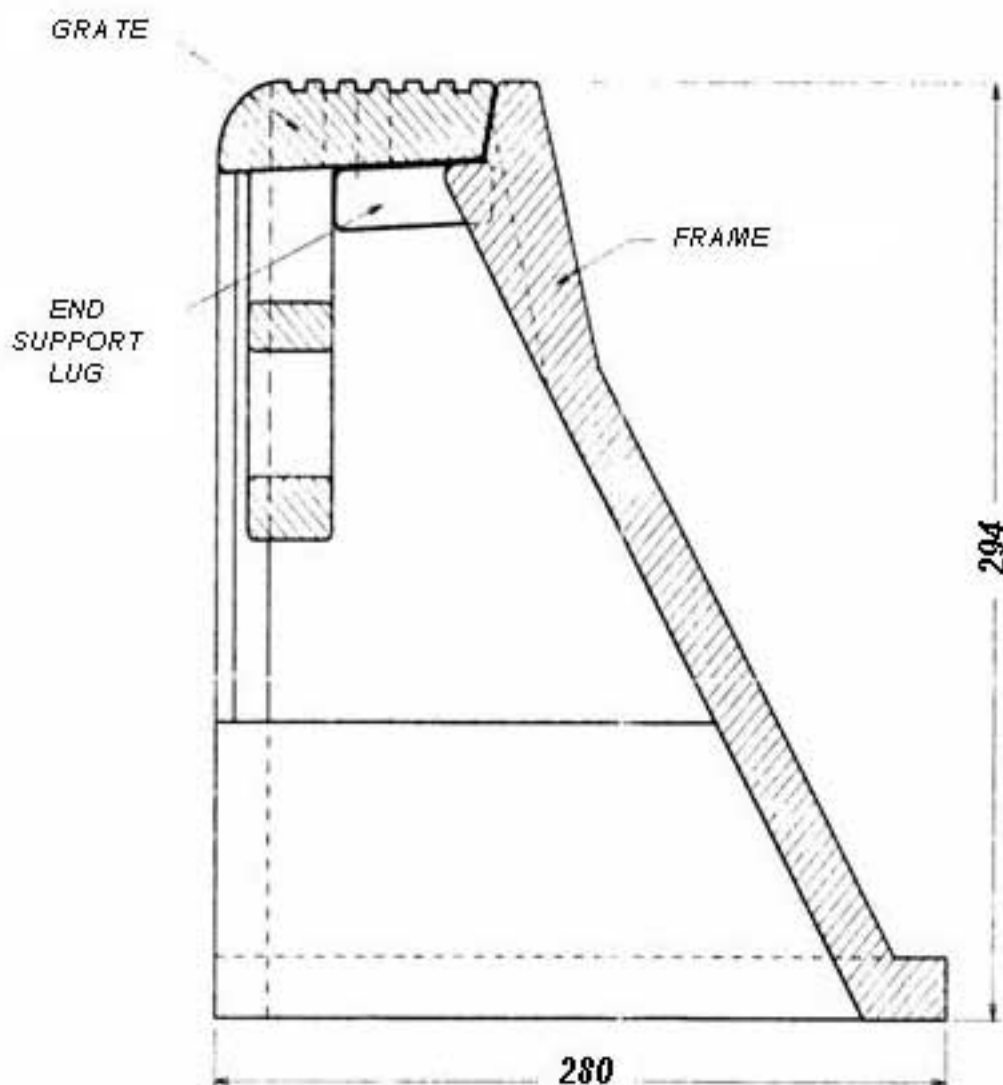

F-51 2pc SIDE INLET - ASSEMBLED - FRONT VIEW

SIDE INLET GRATE - TOP VIEW

NOTE: DUCTILE IRON MATERIAL

SIDE INLET FRAME - FRONT VIEW

NOTE: CAST IRON MATERIAL

SIDE INLET GRATE - FRONT VIEW

SIDE INLET FRAME - TOP VIEW

**Norwood Foundry
LIMITED**

**TWO PIECE SIDE INLET
FRAME AND GRATE**

TO BE UTILIZED FOR SIDE INLET ON A 900mm
CATCH BASIN ON STRAIGHT FACED CURBS

NF-51