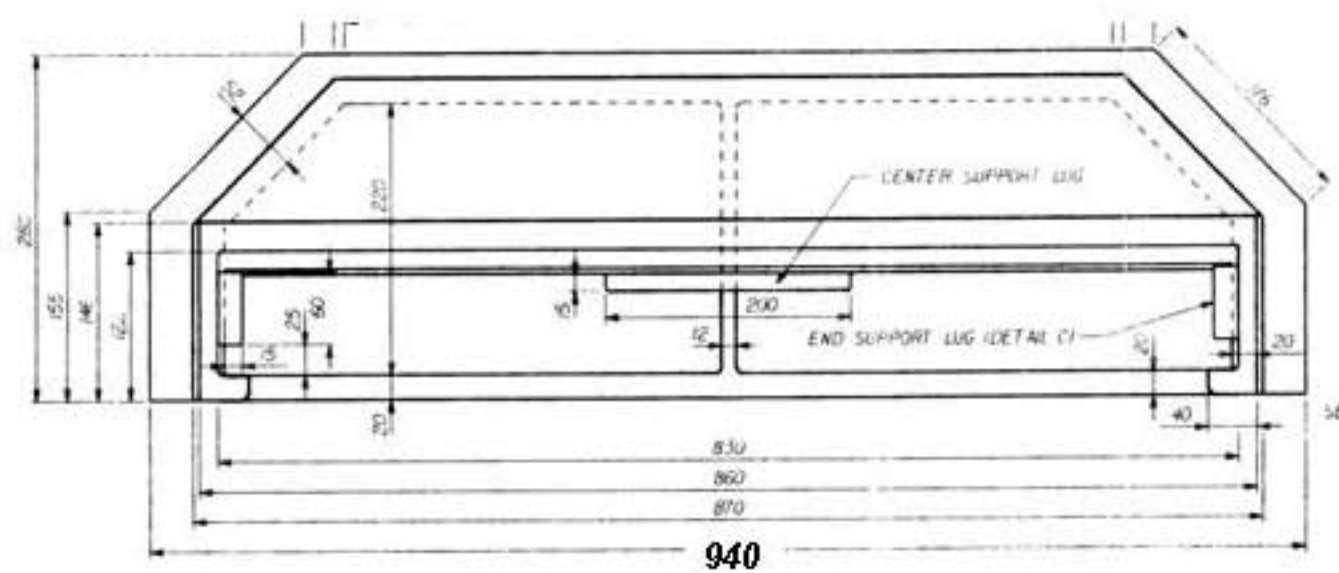

F-51 2pc SIDE INLET - ASSEMBLED - FRONT VIEW

SIDE INLET GRATE - TOP VIEW

NOTE: DUCTILE IRON MATERIAL

SIDE INLET FRAME - FRONT VIEW

NOTE: CAST IRON MATERIAL

SIDE INLET GRATE - FRONT VIEW

SIDE INLET FRAME - TOP VIEW

**Norwood Foundry
LIMITED**

**TWO PIECE SIDE INLET
FRAME AND GRATE**

TO BE UTILIZED FOR SIDE INLET ON A 900mm
CATCH BASIN ON STRAIGHT FACED CURBS

NF-51