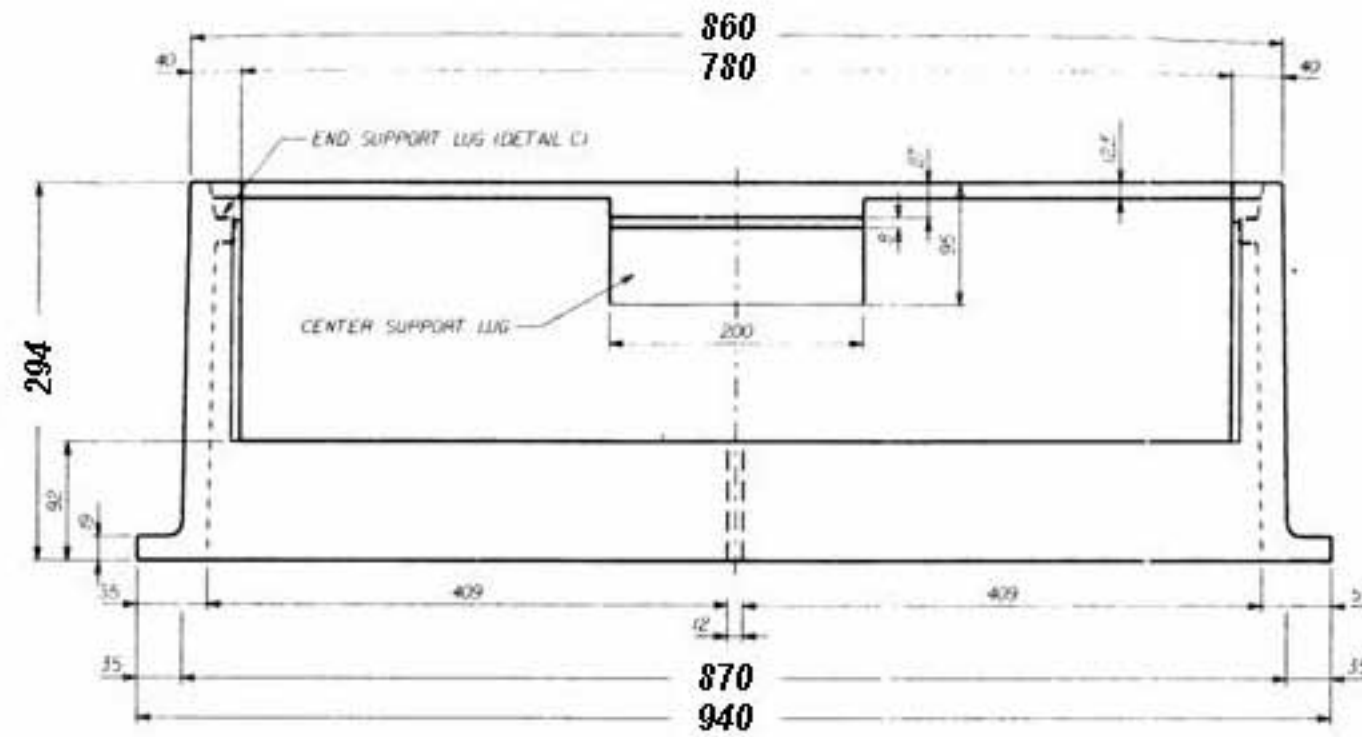

F-51 2pc SIDE INLET - ASSEMBLED - FRONT VIEW

SIDE INLET GRATE - TOP VIEW

NOTE: DUCTILE IRON MATERIAL

SIDE INLET FRAME - FRONT VIEW

NOTE: CAST IRON MATERIAL

SIDE INLET GRATE - FRONT VIEW

SIDE INLET FRAME - TOP VIEW

**Norwood Foundry
LIMITED**

**TWO PIECE SIDE INLET
FRAME AND GRATE**

TO BE UTILIZED FOR SIDE INLET ON A 900mm
CATCH BASIN ON STRAIGHT FACED CURBS

NF-51